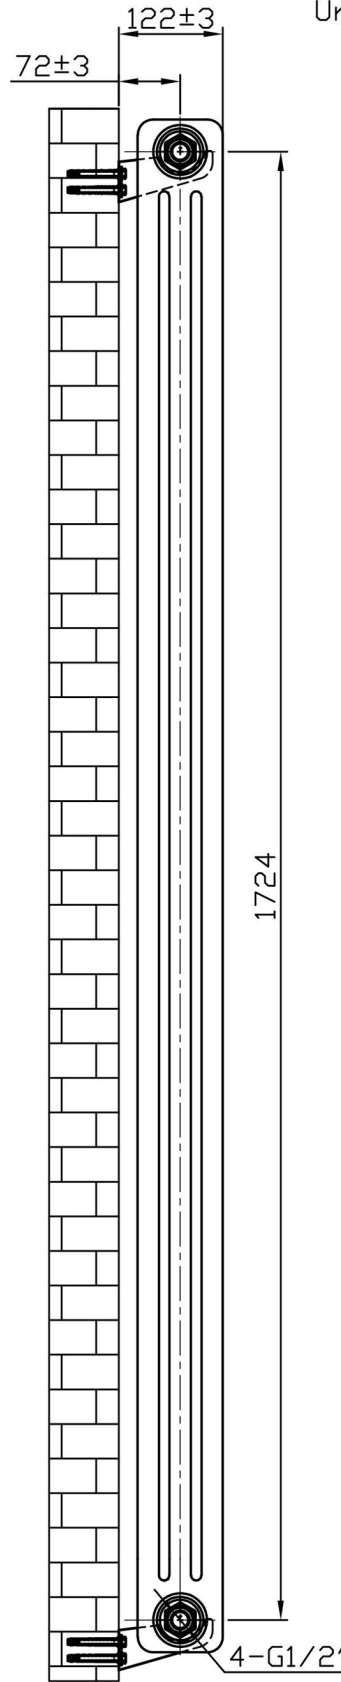

Imperia 3 Column Vertical 1800 x 560mm. Painted

Technical Drawing

Unit: mm

Eastbrook

Eastbrook Road, Gloucester GL4 3DB
Technical Helpline : 01452 317890
Mon - Fri / 8am - 5pm
Email : technical@eastbrookco.com