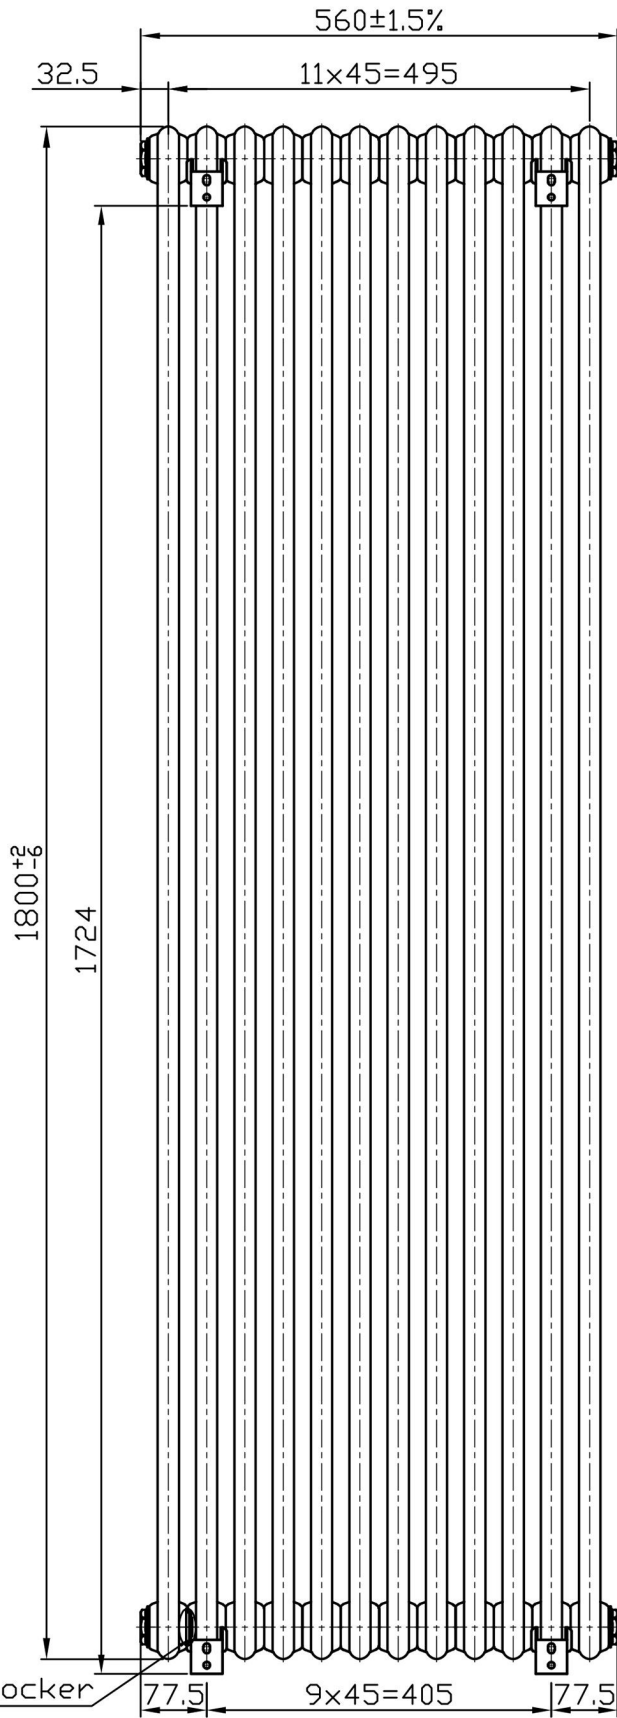

Imperia 3 Column Vertical 1800 x 560mm. Painted

Technical Drawing

Unit: mm

Eastbrook

Eastbrook Road, Gloucester GL4 3DB
Technical Helpline : 01452 317890
Mon - Fri / 8am - 5pm
Email : technical@eastbrookco.com