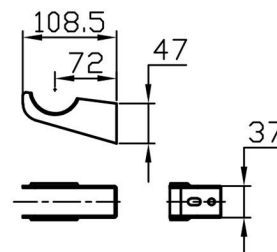

Imperia 3 Column Vertical 1800 x 560mm. Painted

Technical Drawing

Unit: mm

Eastbrook

Eastbrook Road, Gloucester GL4 3DB
Technical Helpline : 01452 317890
Mon - Fri / 8am - 5pm
Email : technical@eastbrookco.com