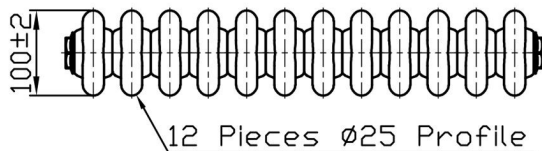

Imperia 3 Column Vertical 1800 x 560mm. Painted

Technical Drawing

Unit: mm

Eastbrook

Eastbrook Road, Gloucester GL4 3DB
Technical Helpline : 01452 317890
Mon - Fri / 8am - 5pm
Email : technical@eastbrookco.com